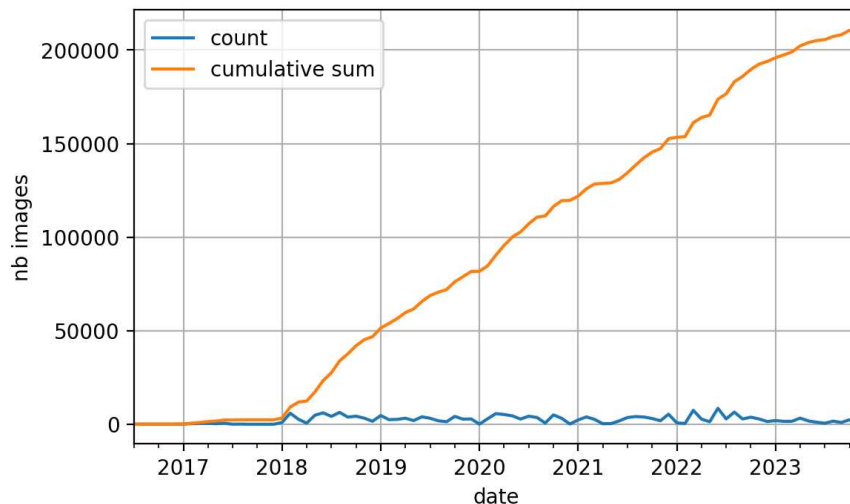

# Snapshot news

Since 2017

206 k images geolocalised by the crowd!

Almost 260 k geolocalised images

160 k images from ETHZ Library

Number of images georeferenced through time

# SmAPSHOT news

1118 members since 2017